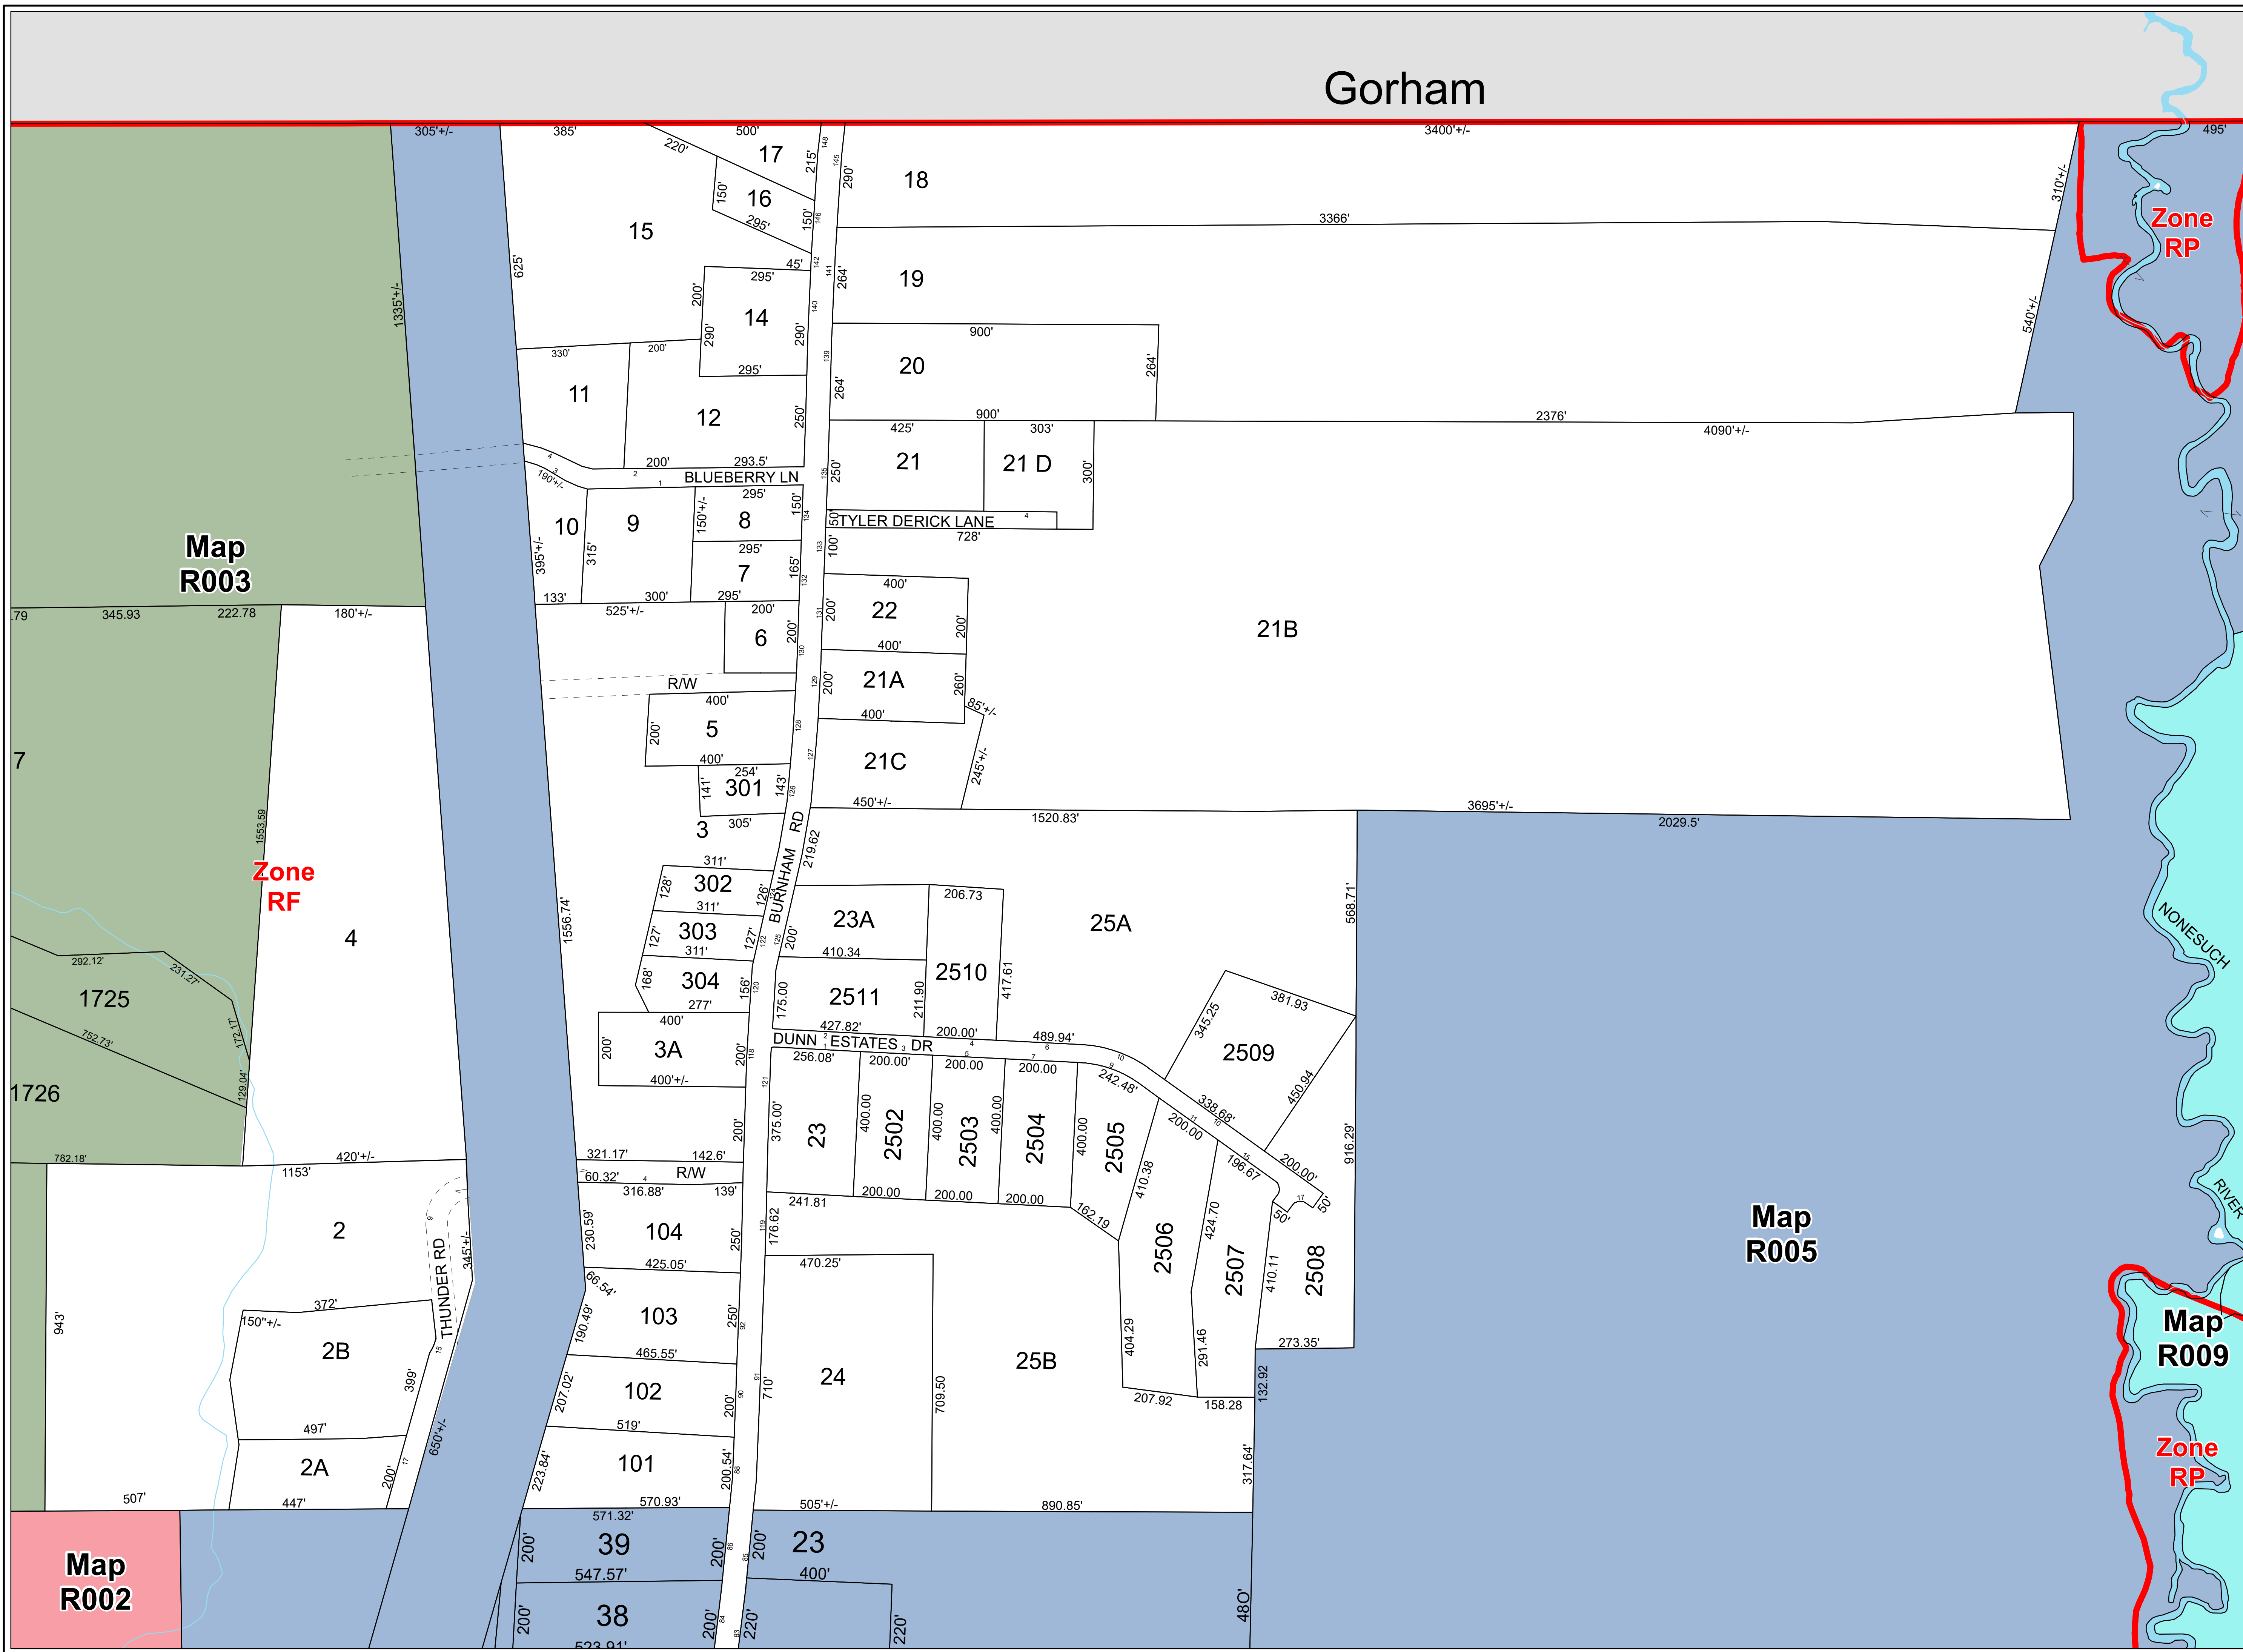

# Gorham

Town of  
Scarborough  
Maine

For Assessing  
Purposes Only

### Legend

- Railroad
- Easement & ROW Lines
- Parcels
- Water
- Townlines
- Surrounding Towns
- Zoning

April 1, 2017

1 inch = 200 feet

Map  
Number

R004

Map  
R003

Zone  
RF

Map  
R005

Map  
R009

Map  
R002

Zone  
RP