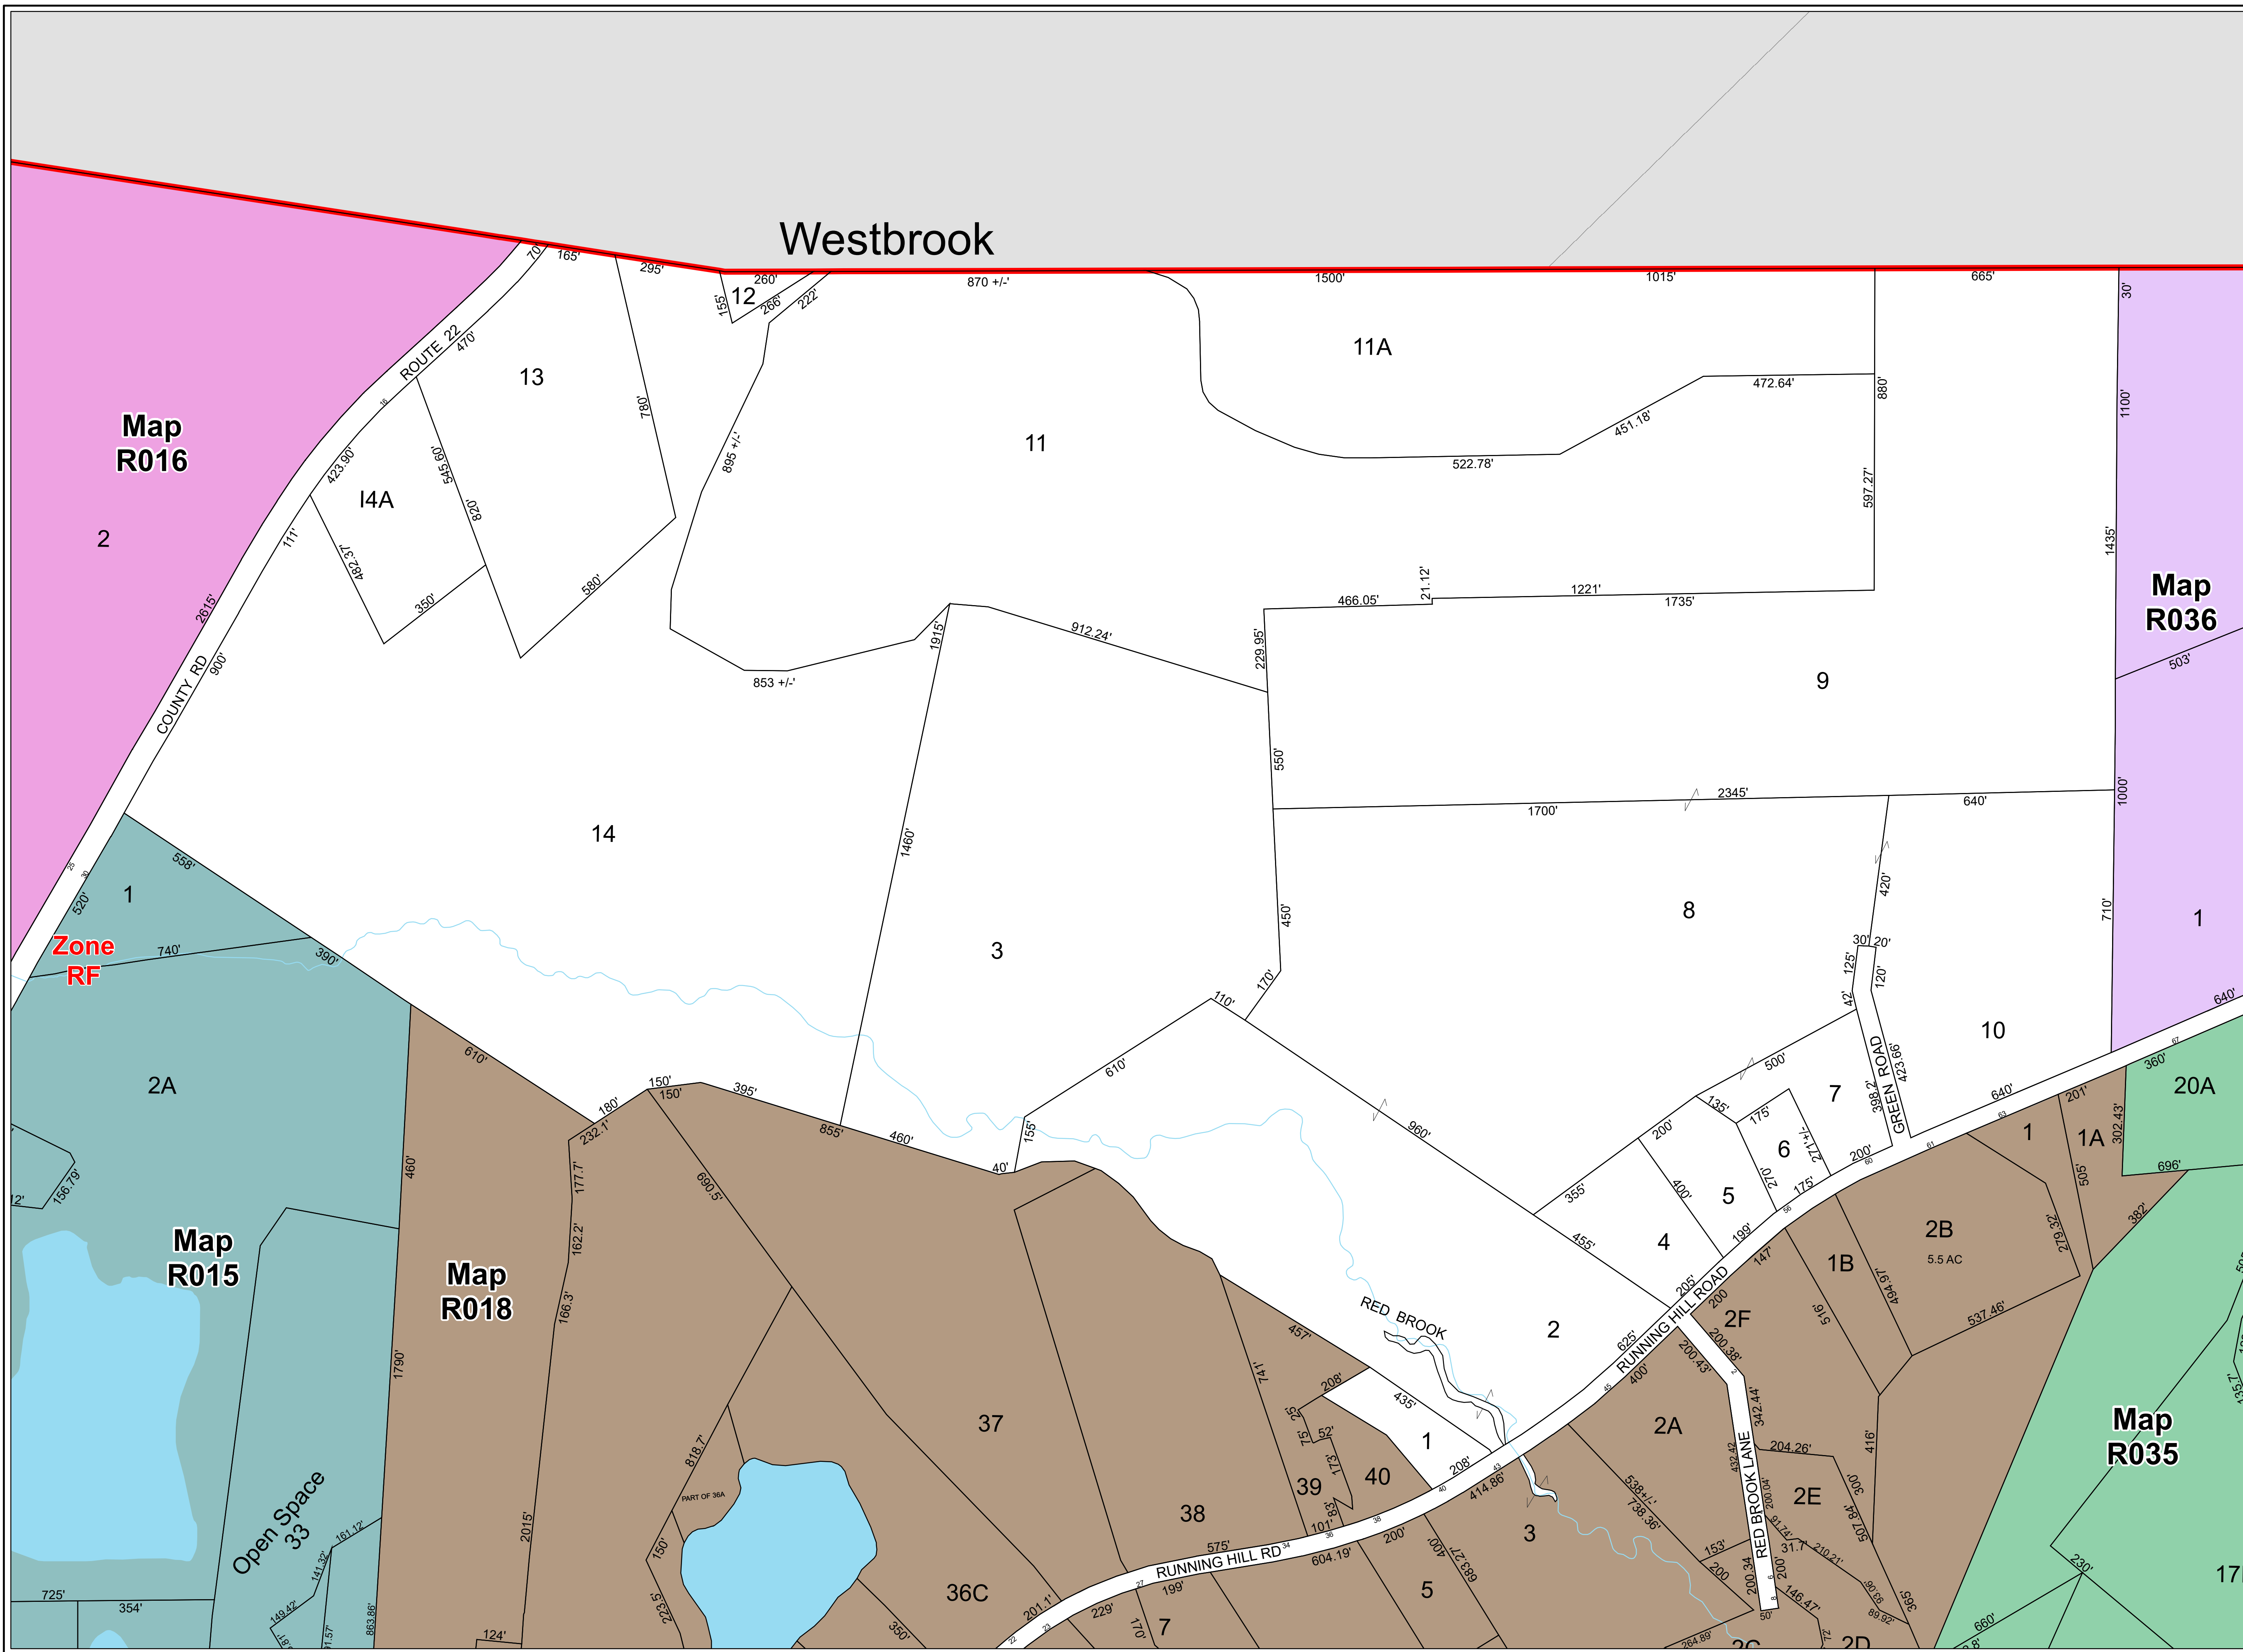

Town of
Scarborough
Maine

For Assessing
Purposes Only

Legend

- Railroad
- Easement & ROW Lines
- Parcels
- Water
- Townlines
- Surrounding Towns
- Zoning

April 1, 2017

1 inch = 200 feet

Map
Number
R017

Westbrook

Map
R016

Map
R036

Map
R015

Map
R018

Map
R035

Zone
RF