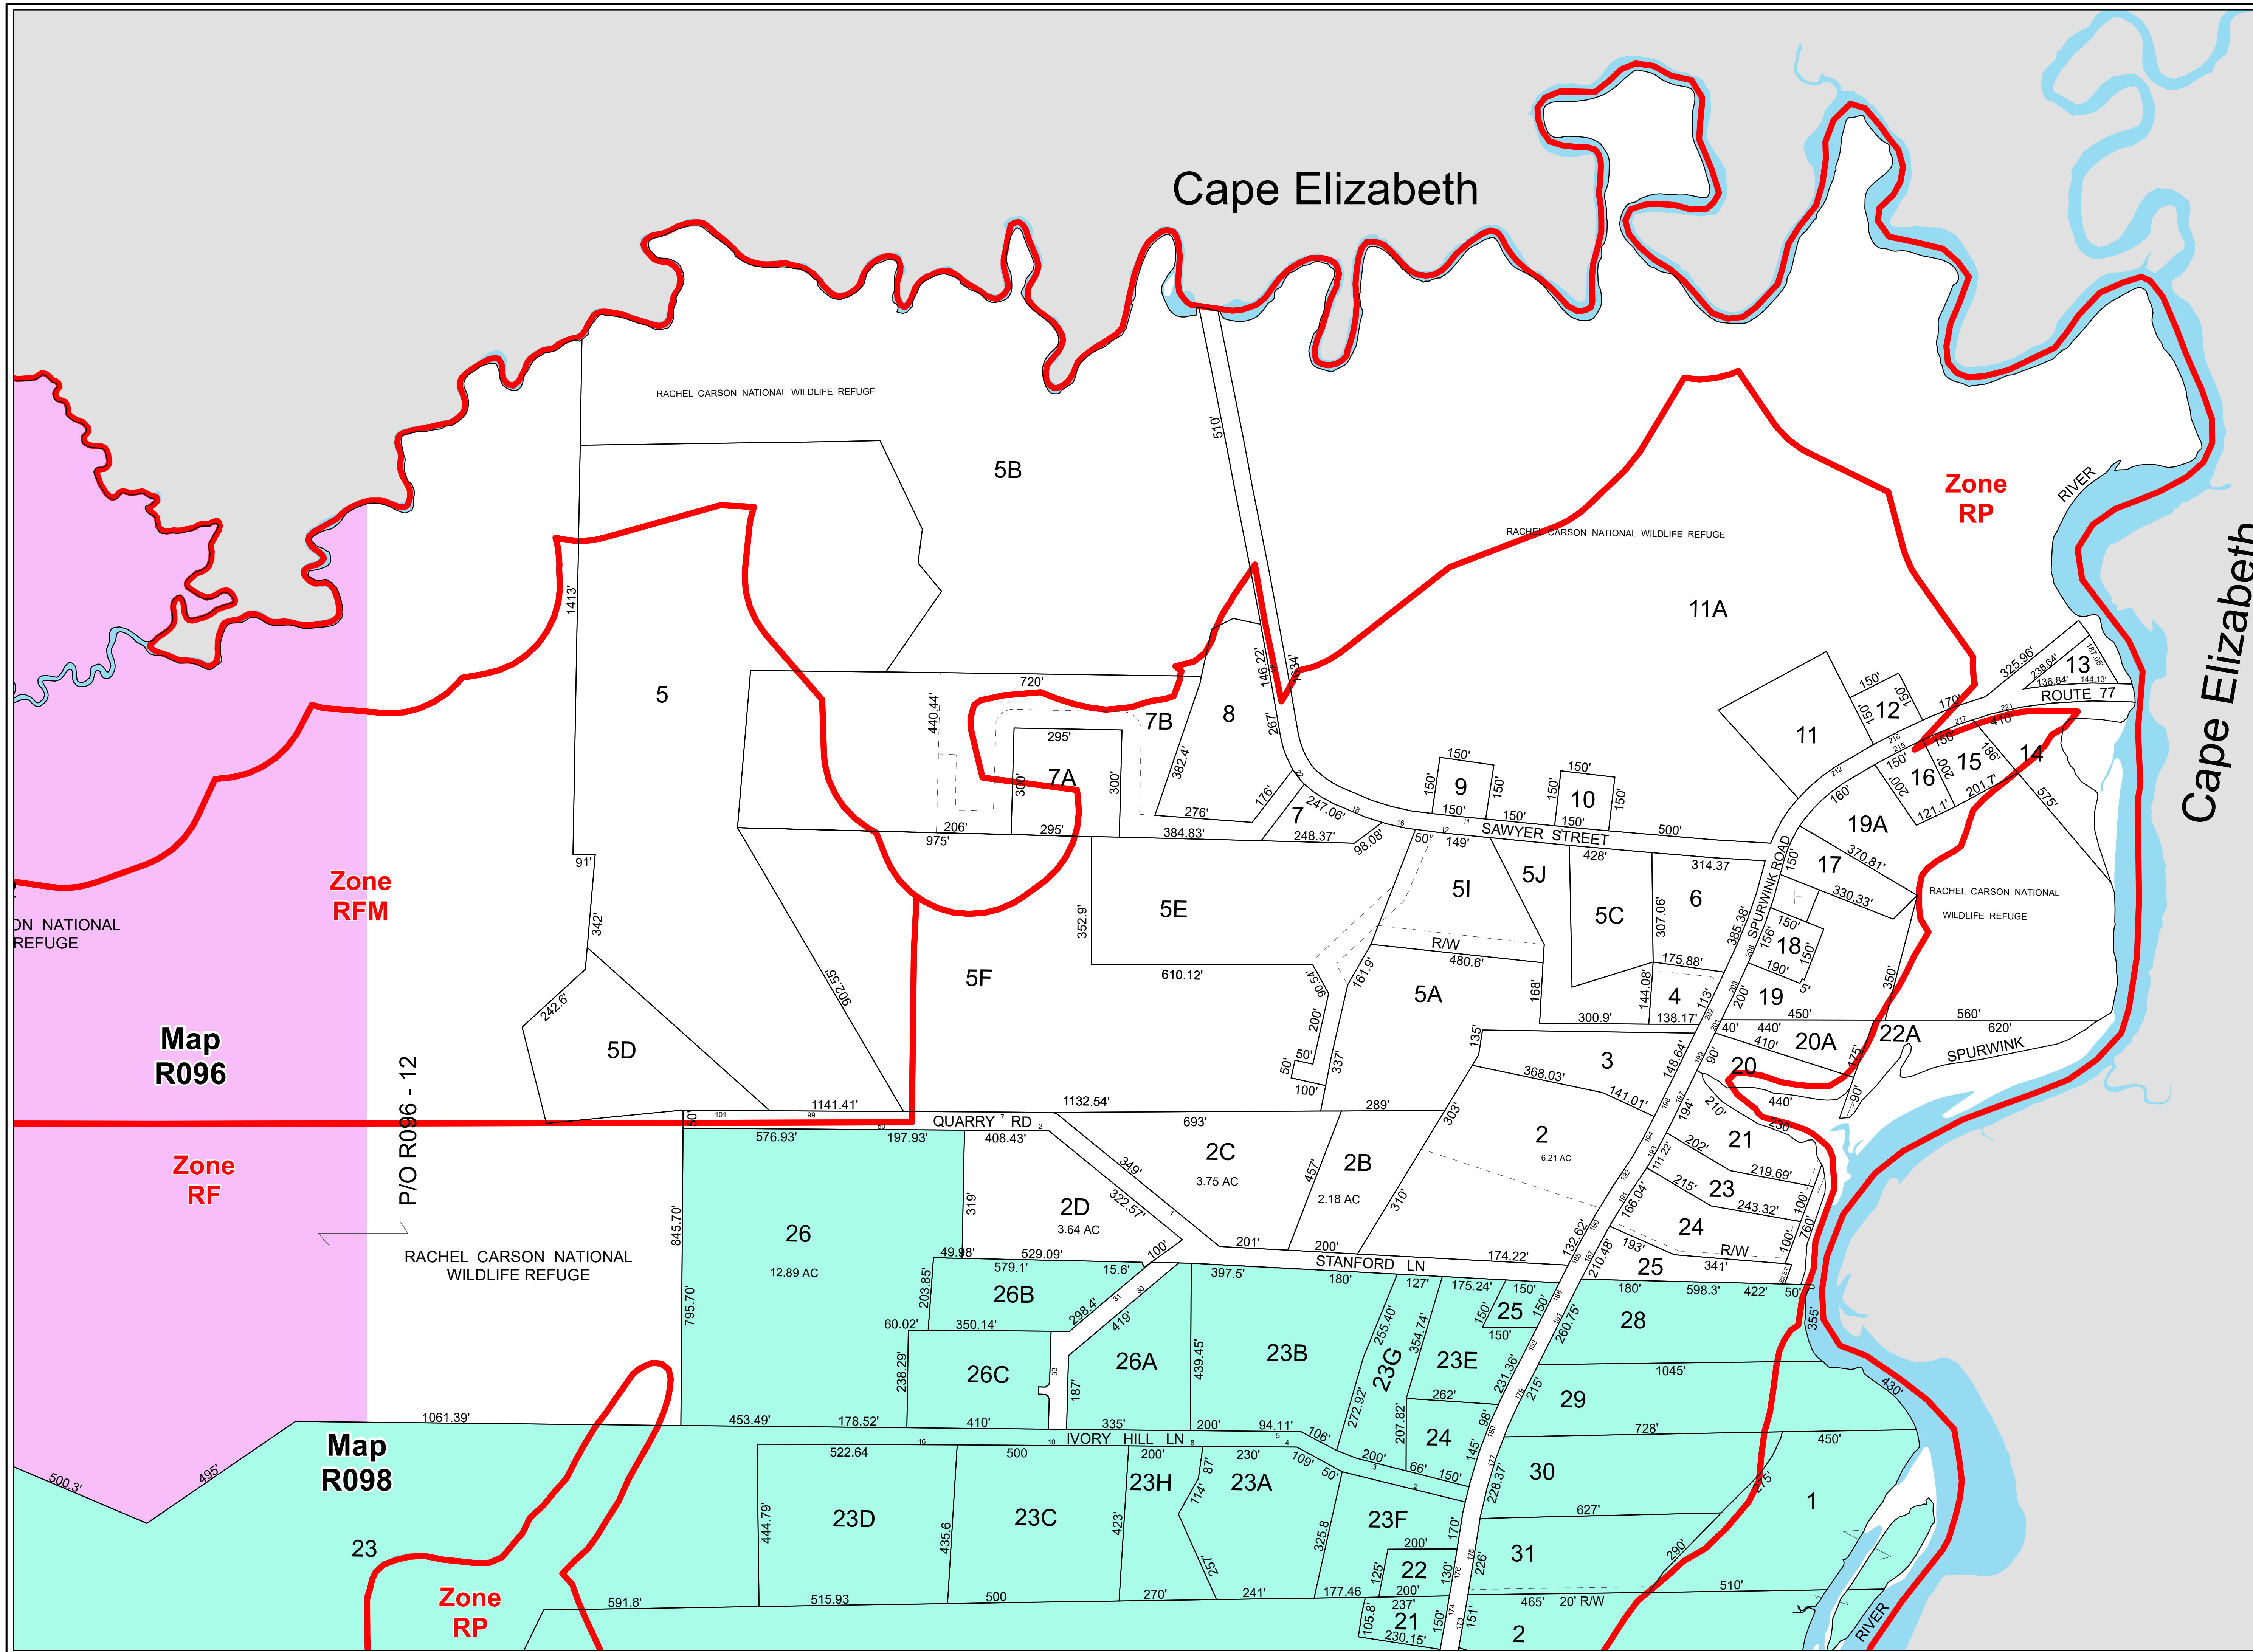

Town of
Scarborough
Maine

For Assessing
Purposes Only

Legend

- Railroad
- Easement & ROW Lines
- Parcels
- Water
- Townlines
- Surrounding Towns
- Zoning

April 1, 2017

1 inch = 200 feet

Map
Number

R097

Cape Elizabeth

Cape Elizabeth

Zone
RP

Zone
RFM

Map
R096

Zone
RF

P/O R096 - 12

Map
R098