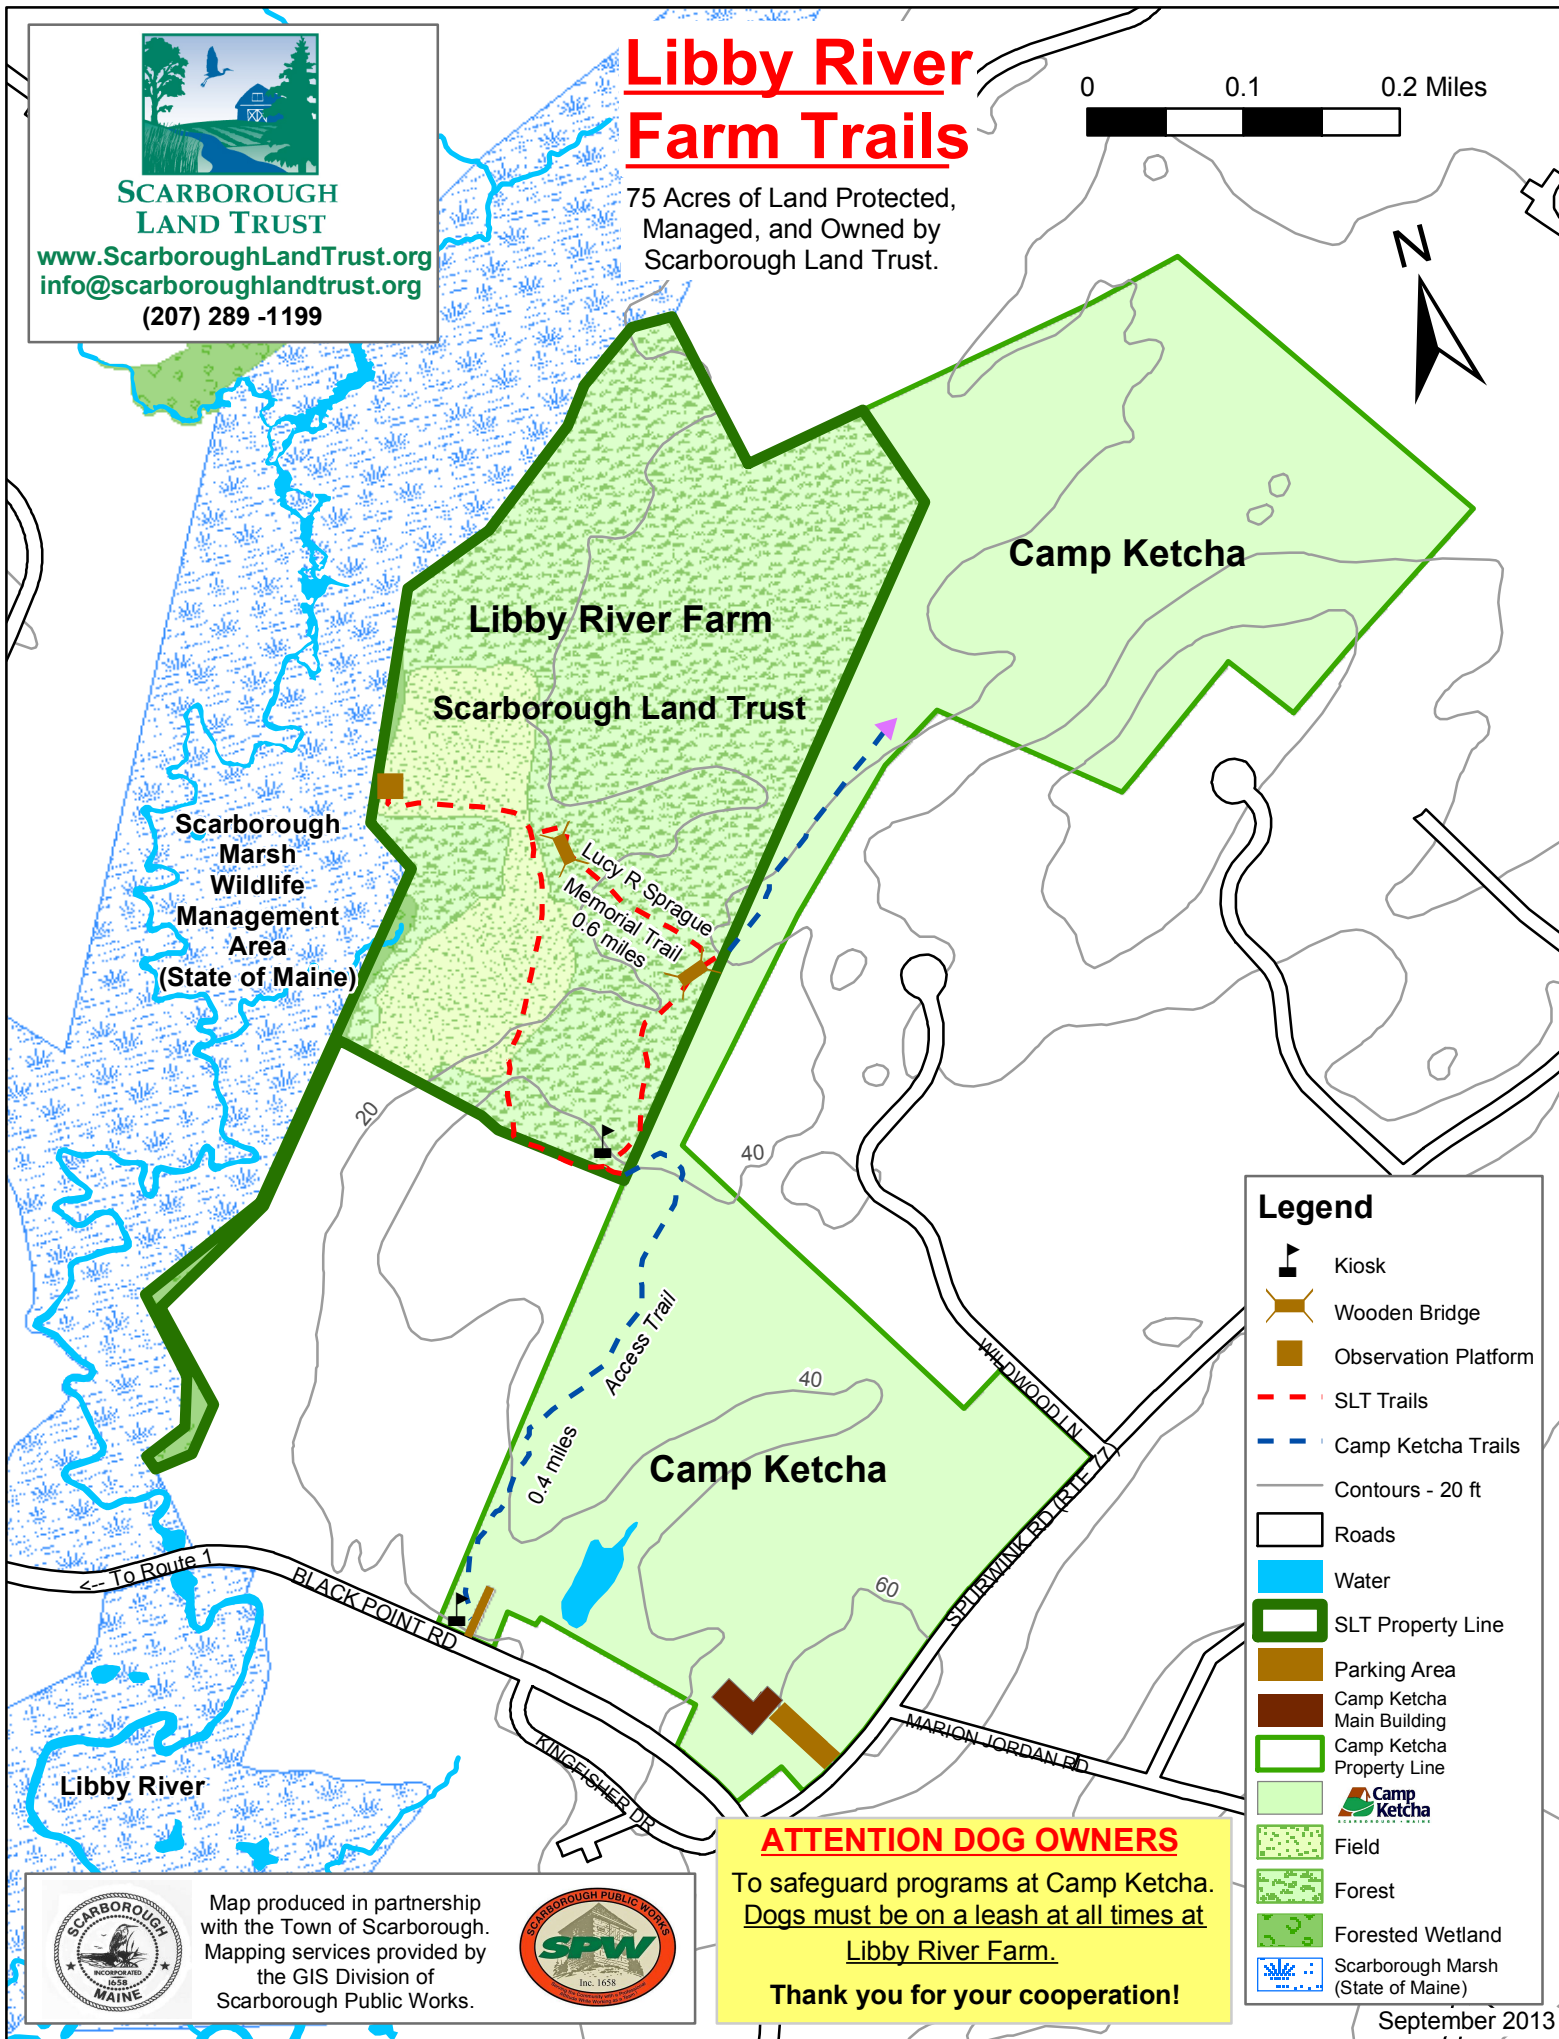

# Libby River Farm Trails

75 Acres of Land Protected,  
Managed, and Owned by  
Scarborough Land Trust.

0 0.1 0.2 Miles

Scarborough  
Marsh  
Wildlife  
Management  
Area  
(State of Maine)

Libby River Farm

Scarborough Land Trust

Lucy R. Sprague  
Memorial Trail  
0.6 miles

Access Trail  
0.4 miles

Camp Ketcha

Camp Ketcha

Libby River

## Legend

- Kiosk
- Wooden Bridge
- Observation Platform
- SLT Trails
- Camp Ketcha Trails
- Contours - 20 ft
- Roads
- Water
- SLT Property Line
- Parking Area
- Camp Ketcha Main Building
- Camp Ketcha Property Line
- Camp Ketcha
- Field
- Forest
- Forested Wetland
- Scarborough Marsh (State of Maine)

### ATTENTION DOG OWNERS

To safeguard programs at Camp Ketcha.  
Dogs must be on a leash at all times at  
Libby River Farm.

**Thank you for your cooperation!**

Map produced in partnership  
with the Town of Scarborough.  
Mapping services provided by  
the GIS Division of  
Scarborough Public Works.