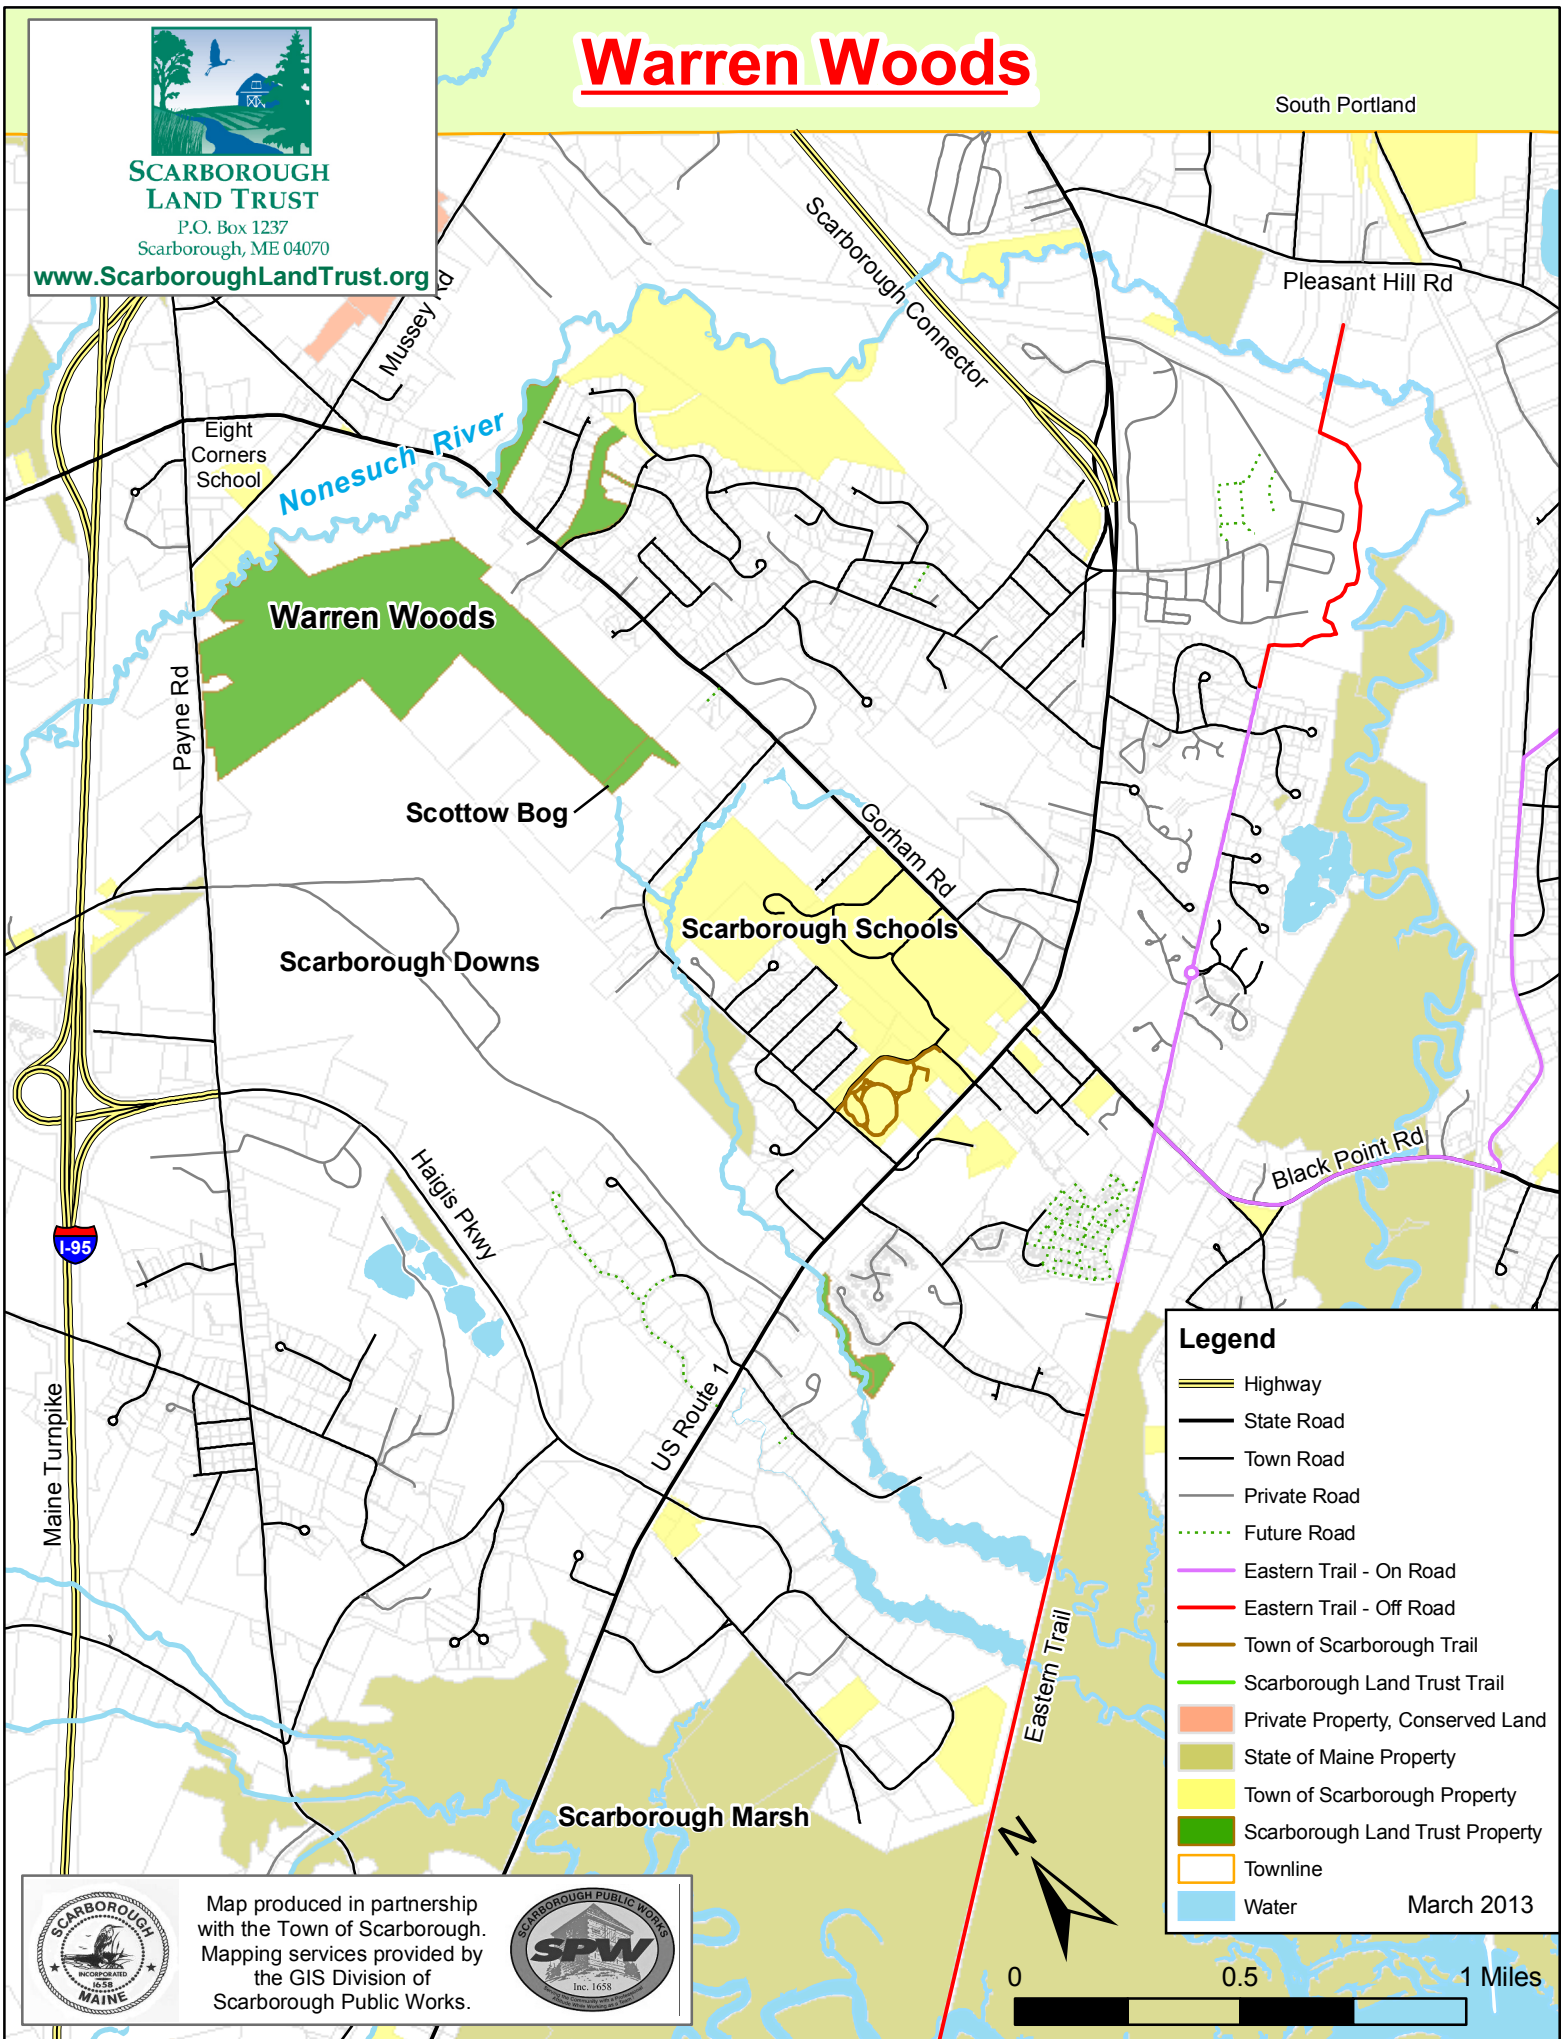

Warren Woods

South Portland

**SCARBOROUGH
LAND TRUST**

P.O. Box 1237
Scarborough, ME 04070

www.ScarboroughLandTrust.org

Warren Woods

Scottow Bog

Scarborough Downs

Scarborough Schools

Scarborough Marsh

Legend

- Highway
- State Road
- Town Road
- Private Road
- Future Road
- Eastern Trail - On Road
- Eastern Trail - Off Road
- Town of Scarborough Trail
- Scarborough Land Trust Trail
- Private Property, Conserved Land
- State of Maine Property
- Town of Scarborough Property
- Scarborough Land Trust Property
- Townline
- Water

March 2013

Map produced in partnership
with the Town of Scarborough.
Mapping services provided by
the GIS Division of
Scarborough Public Works.