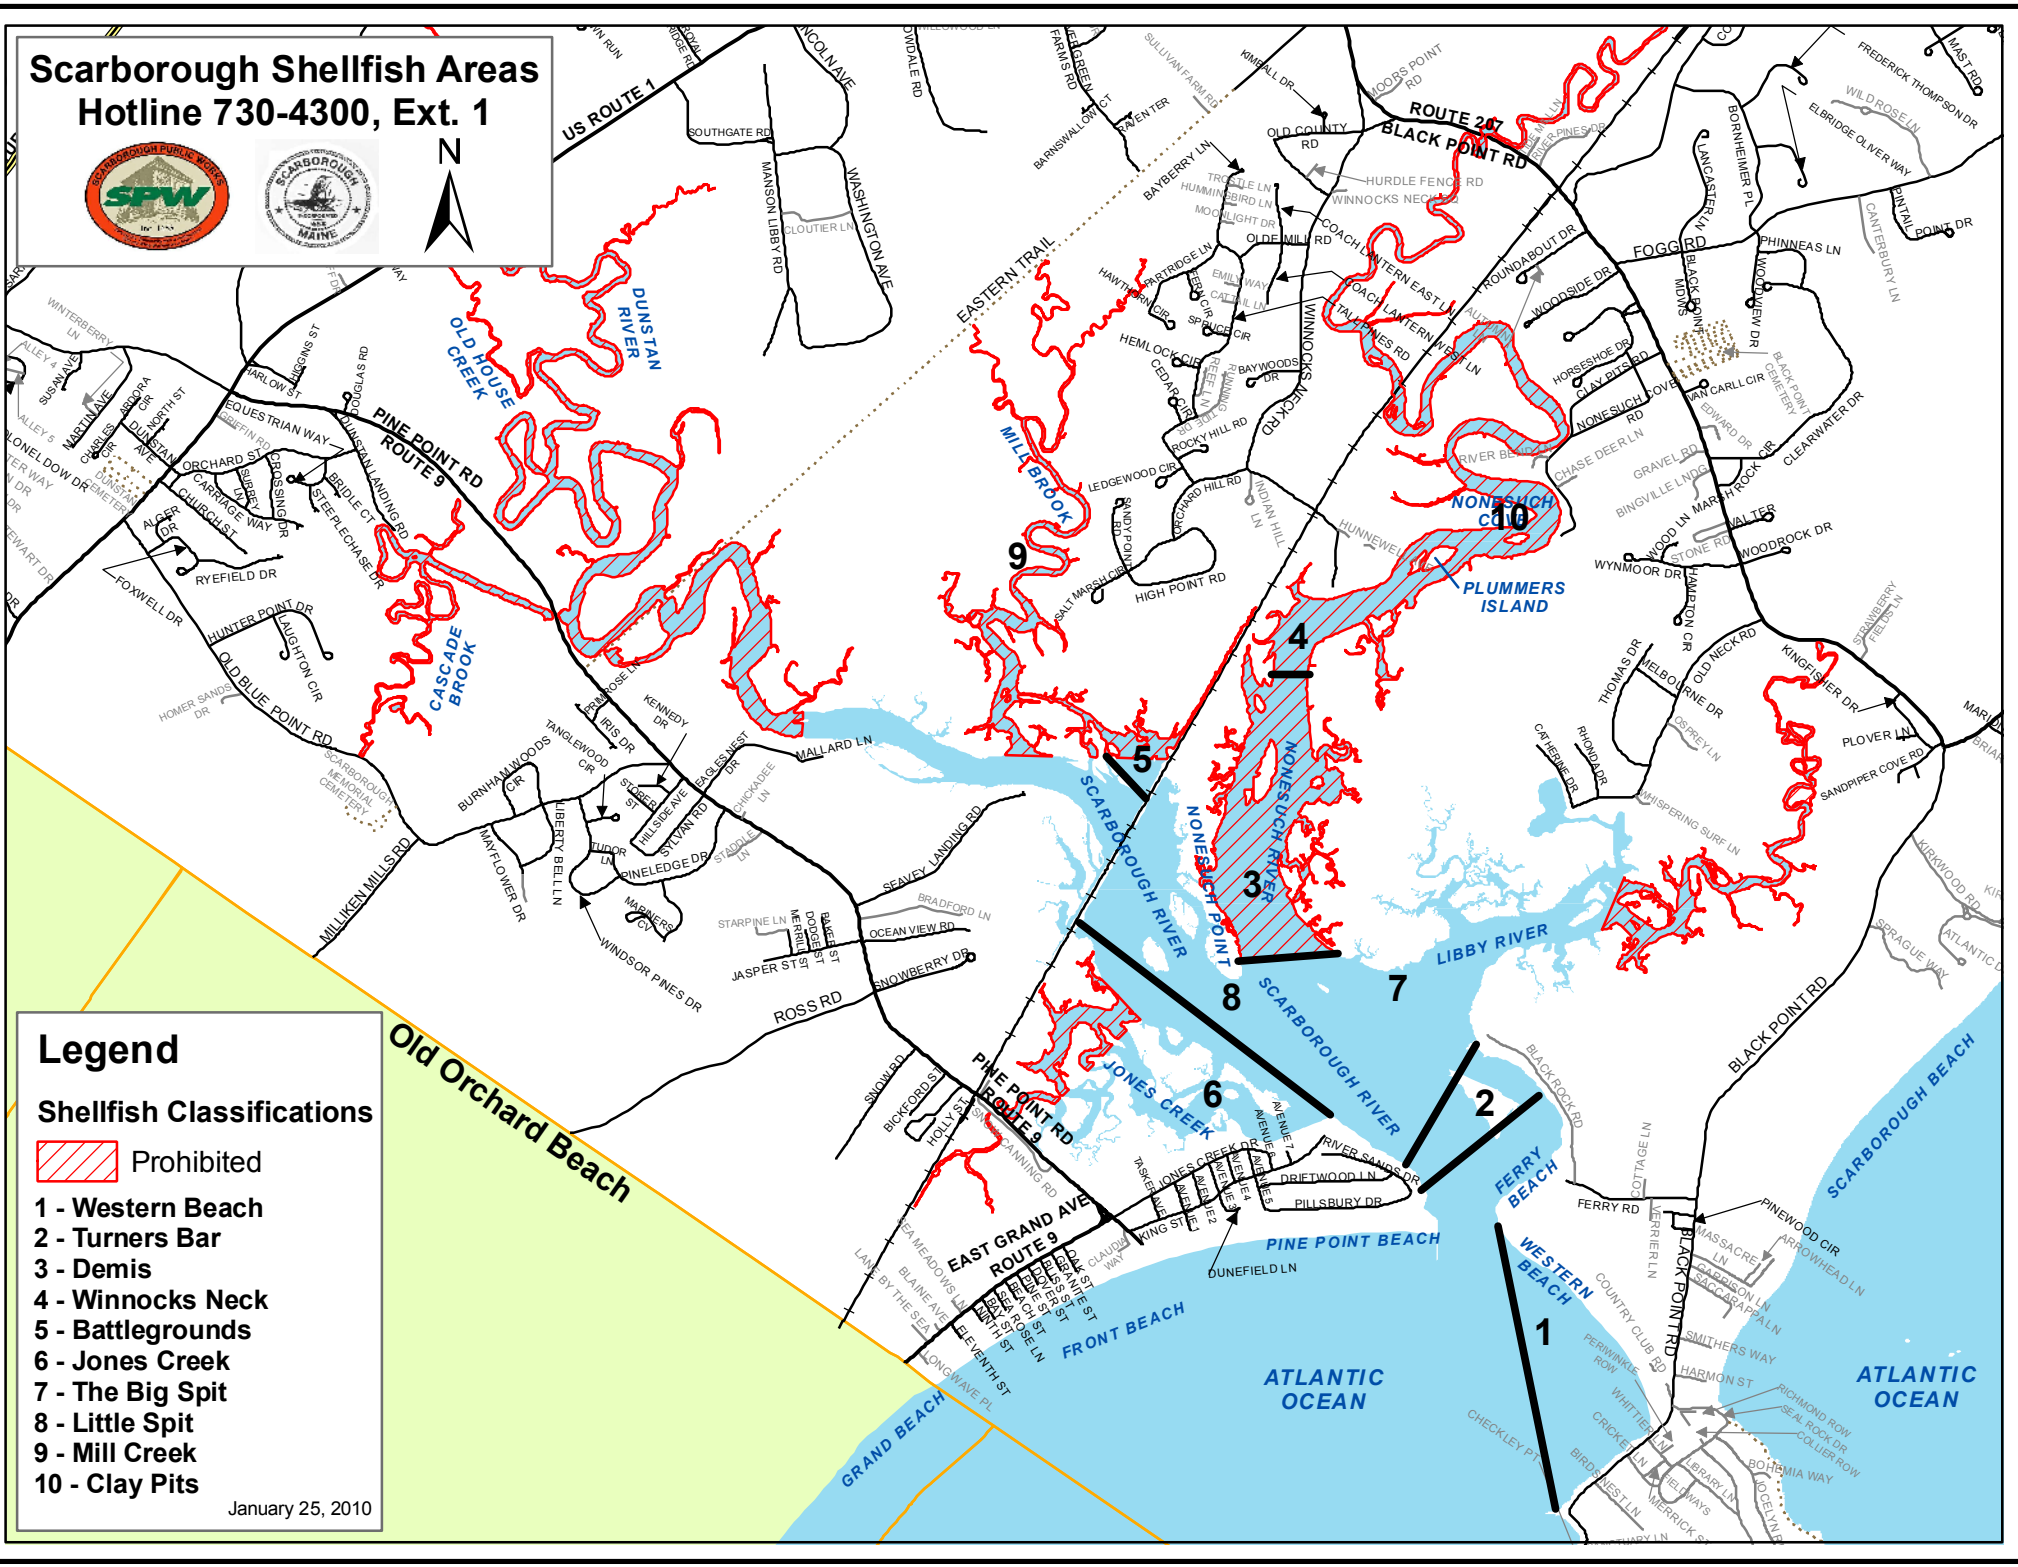

## Legend

### Shellfish Classifications

Prohibited

- 1 - Western Beach
- 2 - Turners Bar
- 3 - Demis
- 4 - Winnocks Neck
- 5 - Battlegrounds
- 6 - Jones Creek
- 7 - The Big Spit
- 8 - Little Spit
- 9 - Mill Creek
- 10 - Clay Pits